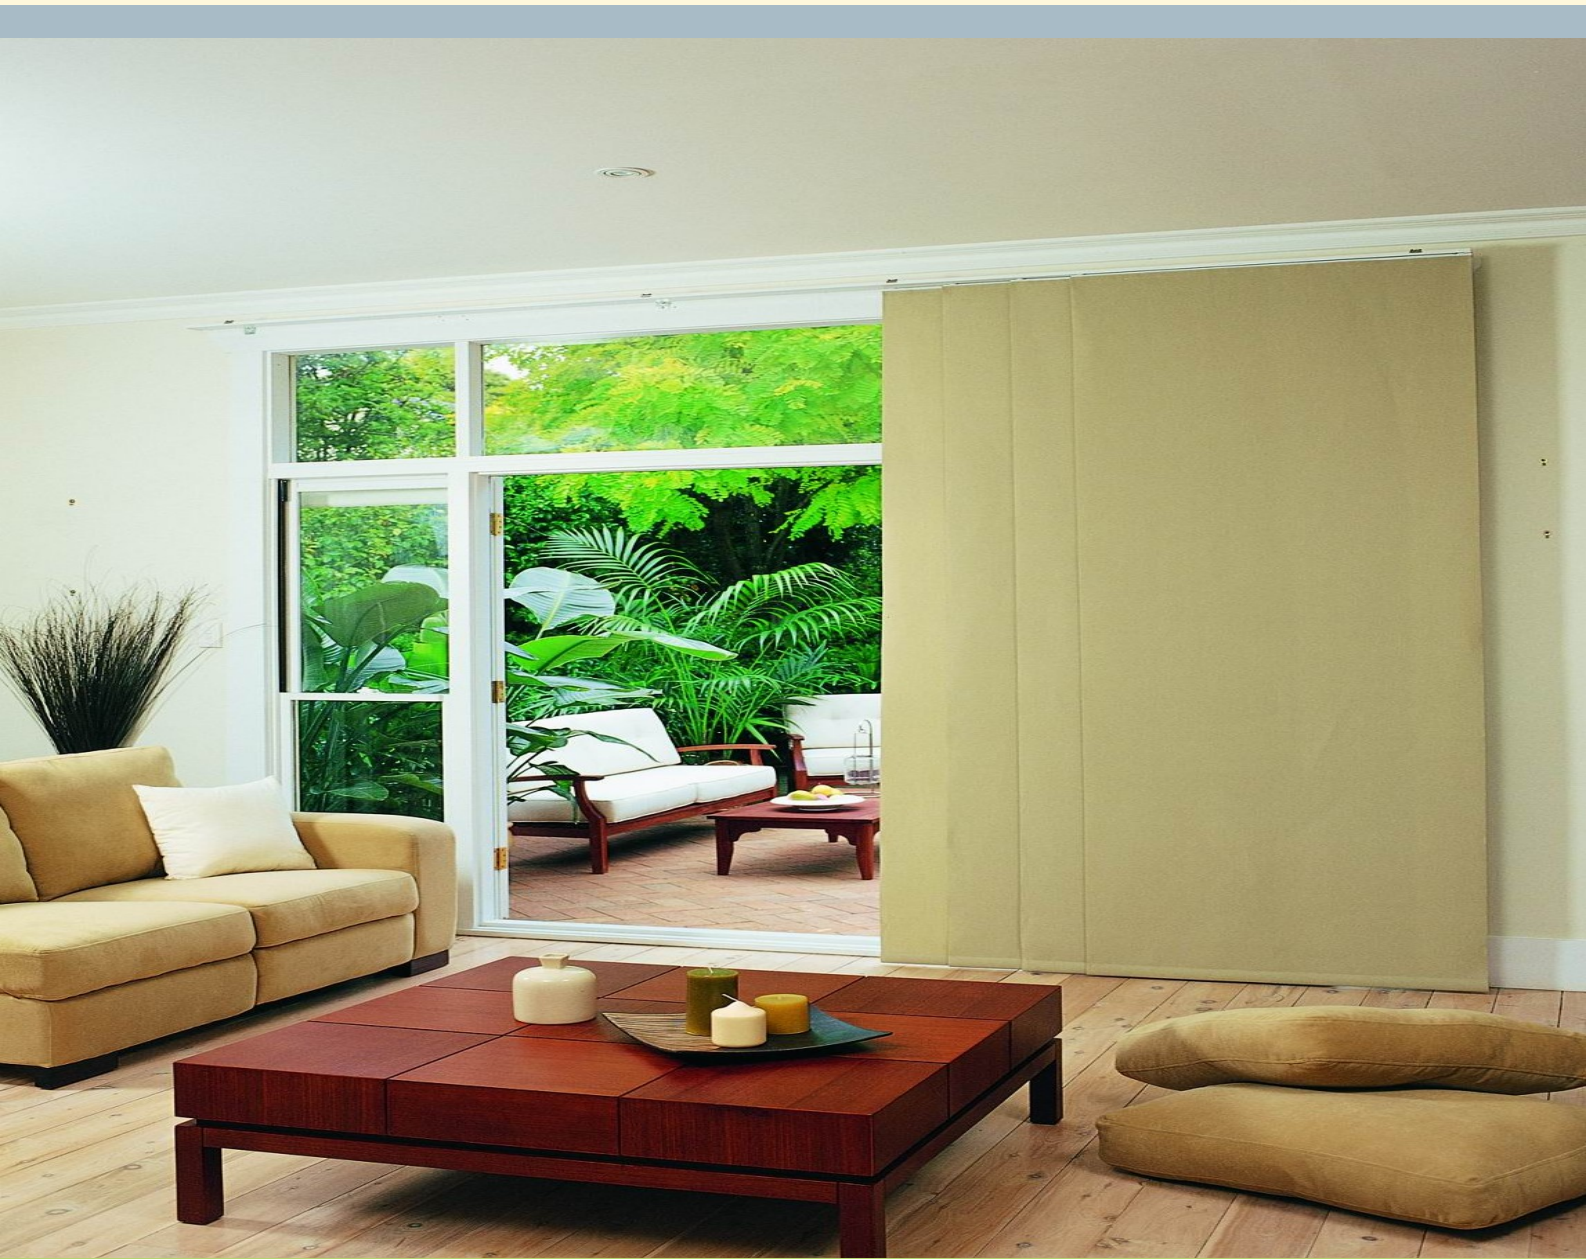

Shaderite

Window Furnishings

The finest
blind of
its kind

by

Panel Glides

Shaderite panel glide blinds offer the latest in functionality & styling for the discerning home owner. They are available in complimenting fabrics & colours to compliment our roller & roman blinds & provide the finishing touch to any home decor.

Shaderite Panel glides use a unique tracking system allowing sheets of fabric to stack neatly away for complete openness & usability. Shaderite panel glide blades can be opened left, right, centre or split, depending on the requirements & have wand control to add a touch of class, the fabric blades can be finished with timber battens or aluminium battens depending on the atmosphere required.

Features

A fresh, creative option that is simple & easy to use.

Superior technology for Optima model.

Versatile operation.

Various privacy levels.

Aluminium Headrail available in a choice of colours & channel configurations.

Benefits

Fabric panels are attached to a simple Headrail system, using roller-mounted carriers. To operate, panels are then drawn sideways to create a stylish window covering or room divider.

The panel is applied to the headrail using a spline method to ensure clean, sleek lines & eliminate fabric puckering.