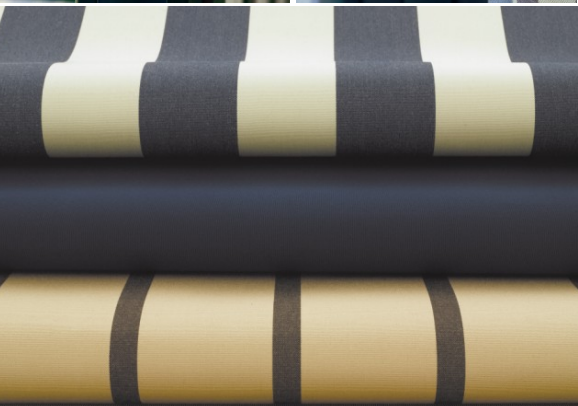

Awning styles for all weather

Protection

EAST COAST AWNINGS AND BLINDS

PO Box 3317, Victoria Point 4165

Telephone: 0431 795 218

Facsimile: (07) 3820 9715

eastcoastawnings@bigpond.com

www.eastcoastawningsandblinds.com.au