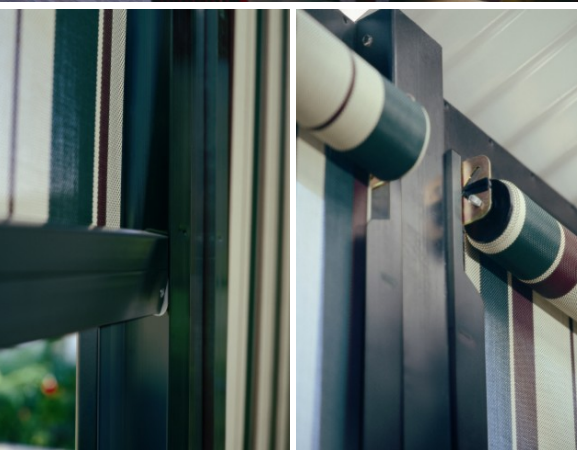

Shaderite

Window Furnishings

The finest
blind of
its kind

by

Channel Rollup & Auto Lock Arm

Automatic Lock Arm

The Automatic Locking Arm awning utilises round guide bars that are fastened top & bottom. Arms fitted to each end of the bottom rail can be guided freely & with a roll of the wrist, the rail unlocks on the guide bars & fabric can be moved up or down & relocked at any position. Giving the ultimate flexibility in light control & is available with an optional pelmet.

Channel Rollup Awning

The Channel Rollup fabric awning is user friendly & a practical solution to verandas, decks & patios. Ideally fitted between walls or posts, it utilises a channel system to provide tracking & locking points for the fabric skin & bottom rail. The channels & mounting brackets are powder coated to suit individual tastes.

Features

Self locking arms.

Awning folds away in an optional headbox.

Optional arm lengths.

Channels & mounting brackets powder coated.

Channels can be fastened at multiple points.

Multiple locking points throughout channel length.

Benefits

Easy shade adjustment

Clean sleek appearance.

Maximises air flow.

Complements home surroundings & easy maintenance.

Easy exact installation.

All weather protection.

Awning styles for all weather